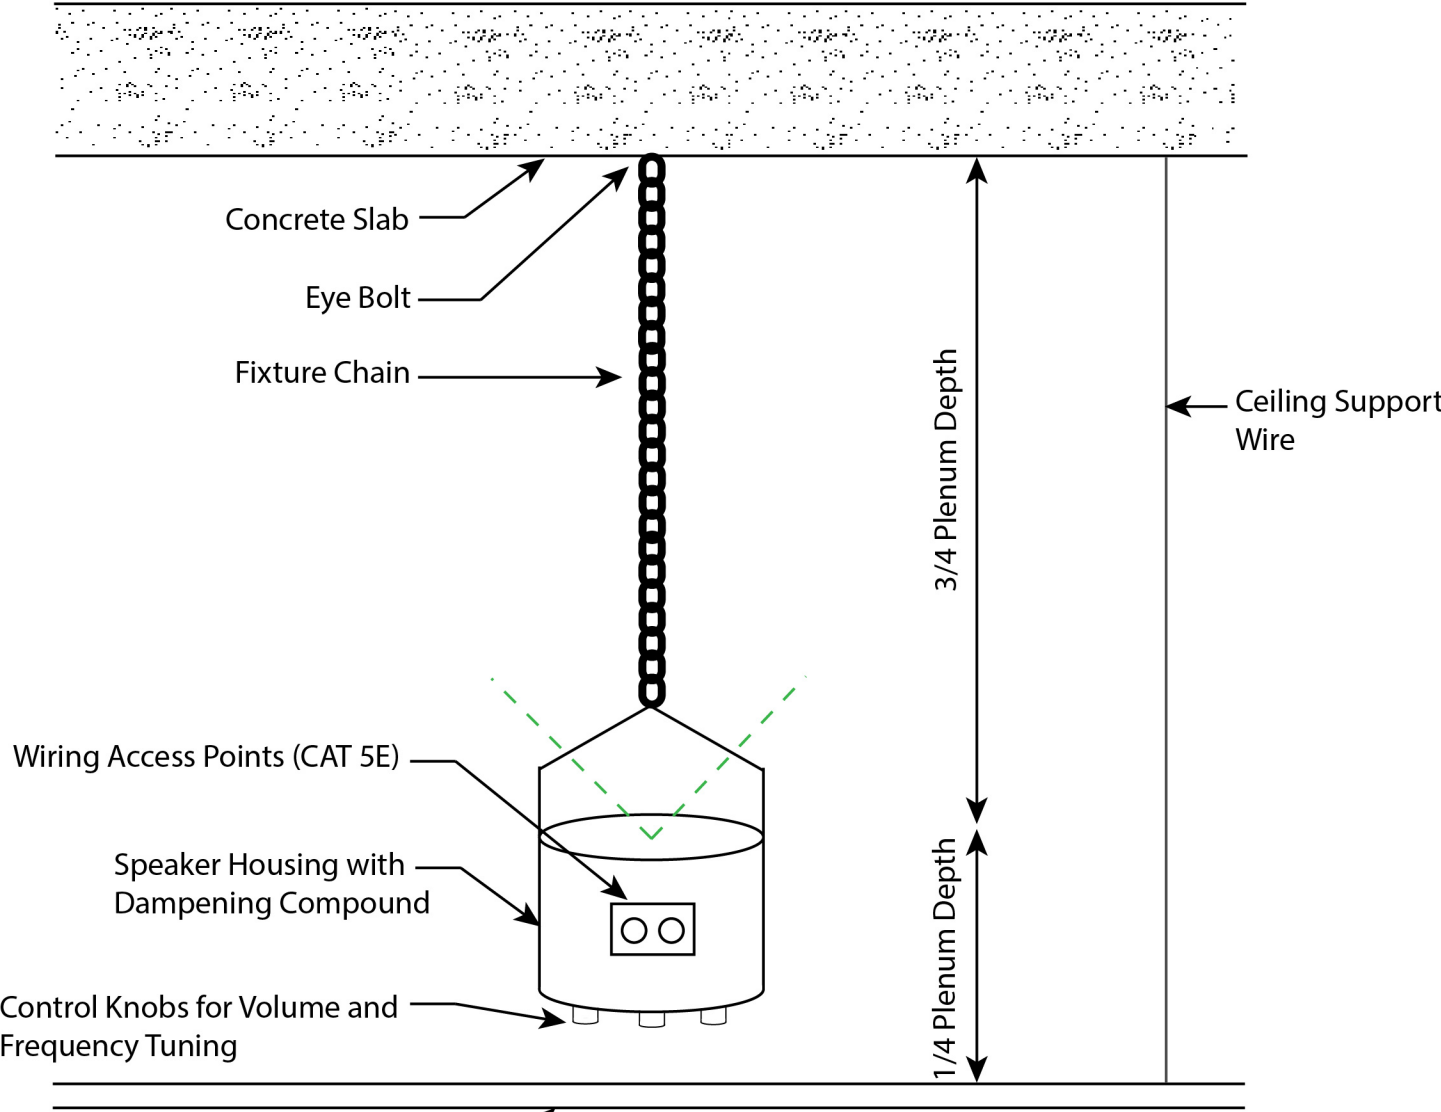

Acoustic Detail CA 17
Spektrum Sound Masking in Plenum (Analog)

NOTE: Speakers should be placed approximately 13'-15' o.c. and 7' from adjacent walls